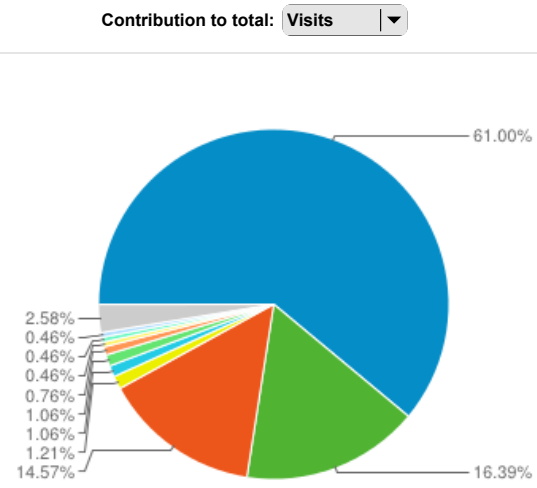

All Traffic

% of visits: 100.00%

Explorer

Site Usage

Visits
659
% of Total: 100.00% (659)

Pages / Visit
1.75
Site Avg: 1.75 (0.00%)

% New Visits
66.31%
Site Avg: 66.31% (0.00%)

Source / Medium	Visits	Visits
1. wacoboard.com / referral	402	61.00%
2. (direct) / (none)	108	16.39%
3. google / organic	96	14.57%
4. yelp.com / referral	8	1.21%
5. bing / organic	7	1.06%
6. m.yelp.com / referral	7	1.06%
7. m.yp.com / referral	5	0.76%
8. google.com / referral	3	0.46%
9. maps.google.com / referral	3	0.46%
10. plus.url.google.com / referral	3	0.46%